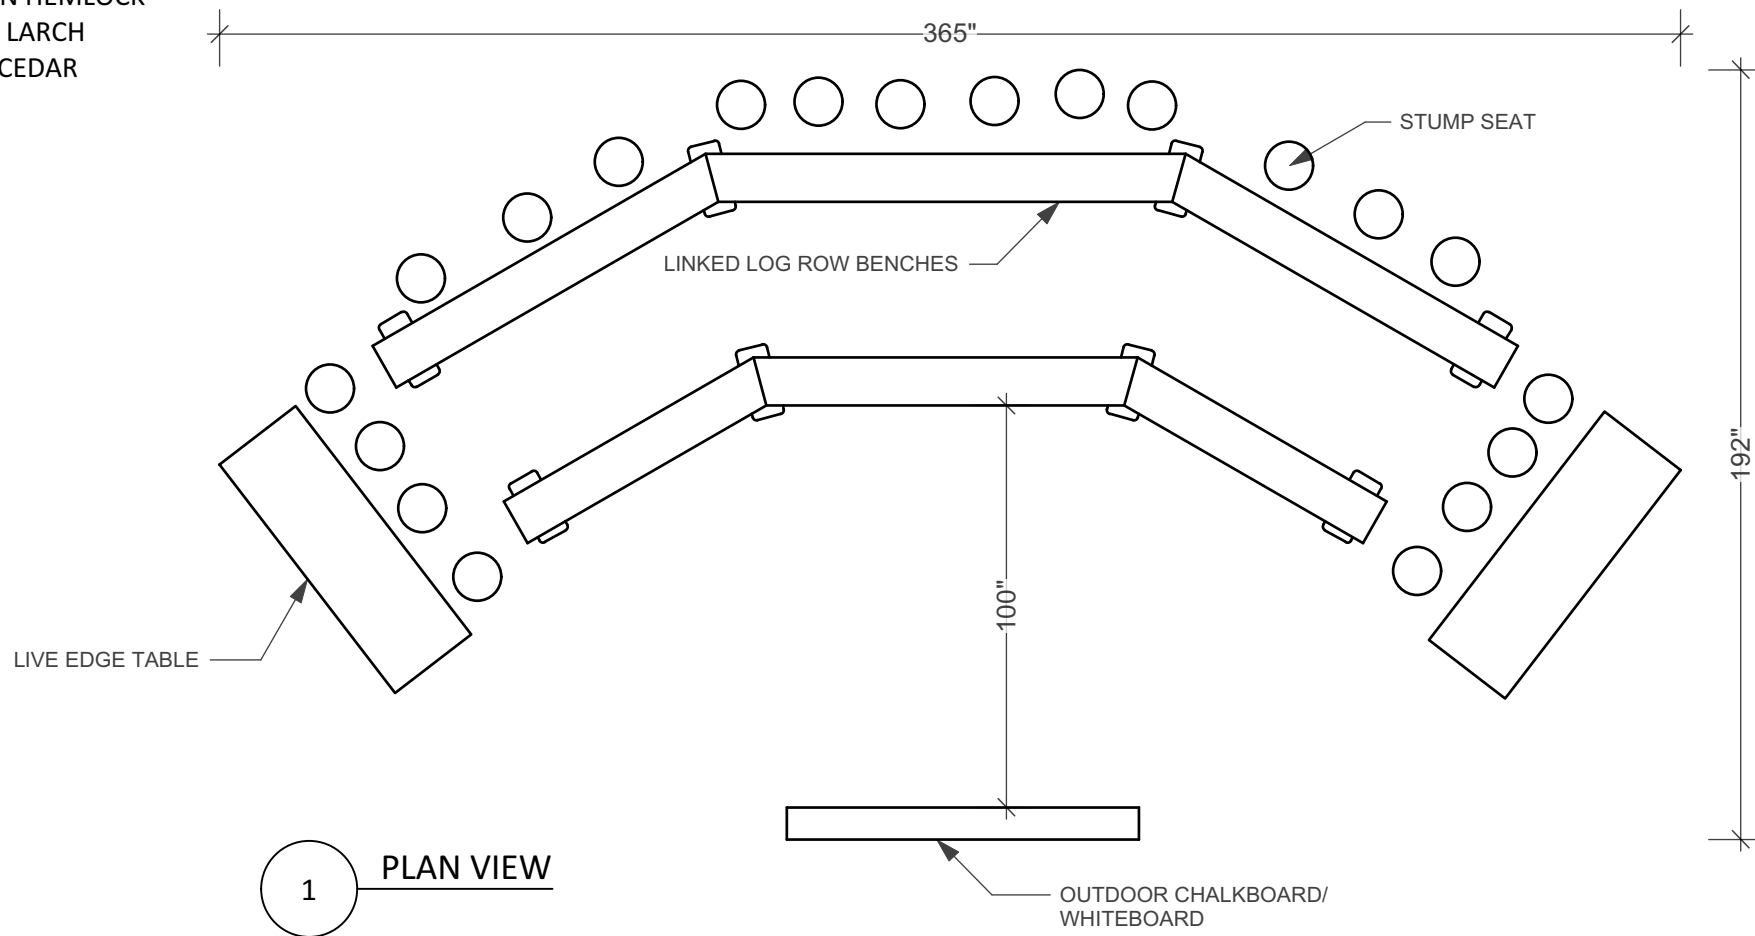

GENERAL NOTES:

- ALL LOGS ARE HAND PEELED AND SANDED
- DESIGNED TO SEAT 50 CHILDREN
- STUMP SEATS AND LOG BENCHES ARE PORTABLE TO CREATE YOUR OWN SPACE
- SIZE AND SHAPES OF LOGS MAY VARY
- TREATMENT OPTIONS ARE AVAILABLE
- AVAILABLE WOOD SPECIES:
 - EASTERN HEMLOCK
 - EASTER LARCH
 - WHITE CEDAR

TITLE:
OUTDOOR CLASSROOM ARRANGEMENT 3

OCA3

LENGTH:
365"

WIDTH:
192"

HEIGHT:
VARIABLE

WEIGHT:
TBD

Cobequid

Outdoor Recreation Consultants & Contractors