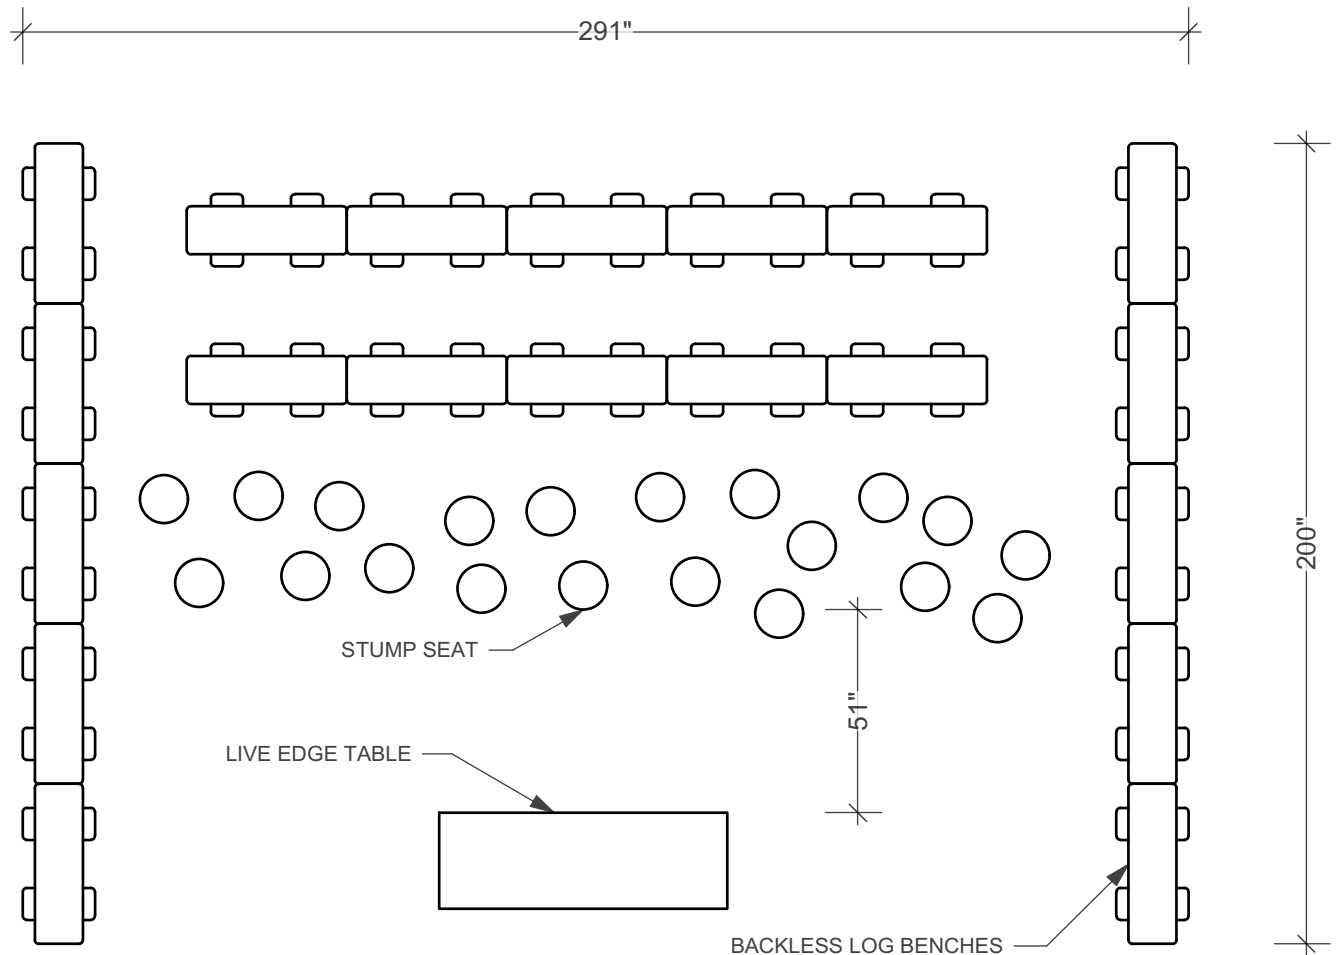

**GENERAL NOTES:**

- ALL LOGS ARE HAND PEELED AND SANDED
- DESIGNED TO SEAT 60 CHILDREN
- STUMP SEATS AND LOG BENCHES ARE PORTABLE TO CREATE YOUR OWN SPACE
- SIZE AND SHAPES OF LOGS MAY VARY
- TREATMENT OPTIONS ARE AVAILABLE
- AVAILABLE WOOD SPECIES:
  - EASTERN HEMLOCK
  - EASTER LARCH
  - WHITE CEDAR

1 PLAN VIEW

TITLE:  
**OUTDOOR CLASSROOM ARRANGEMENT 4**

**OCA4**

LENGTH:  
**291"**

WIDTH:  
**200"**

HEIGHT:  
**VARIABLE**

WEIGHT:  
**TBD**

**Cobequid**