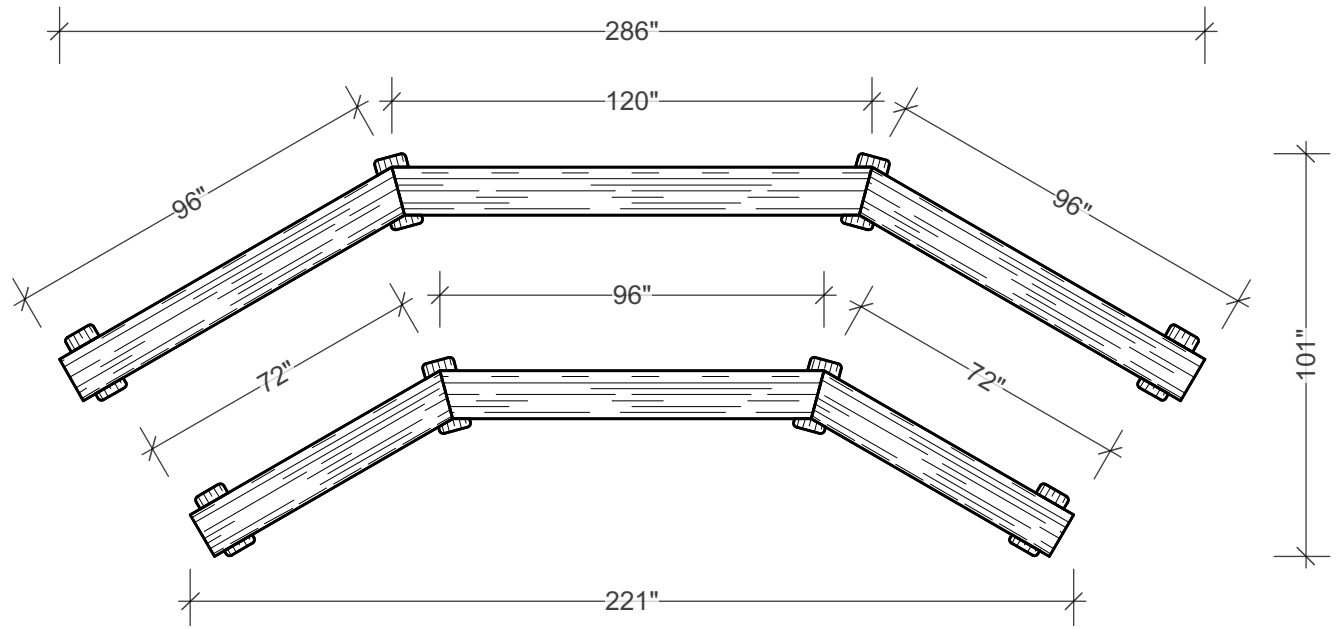

**GENERAL NOTES:**

- ALL LOGS ARE HAND PEELED AND SANDED
- DESIGNED TO SEAT 30 CHILDREN
- SIZE AND SHAPE OF LOGS MAY VARY
- TREATMENT OPTIONS ARE AVAILABLE
- AVAILABLE WOOD SPECIES:
  - EASTERN HEMLOCK
  - EASTERN LARCH
  - WHITE CEDAR

1 PLAN VIEW

2 FRONT ELEVATION

TITLE:		LINKED LOG ROW BENCHES		OCSBBL2R	
LENGTH:	286"	WIDTH:	101"	HEIGHT:	14"-16"
		WEIGHT:	TBD		

**Cobequid**  
 Outdoor Recreation Consultants & Contractors  
 RR1 Economy, NS B0M1J0. 902.647.2271  
 cobequidconsulting1@gmail.com