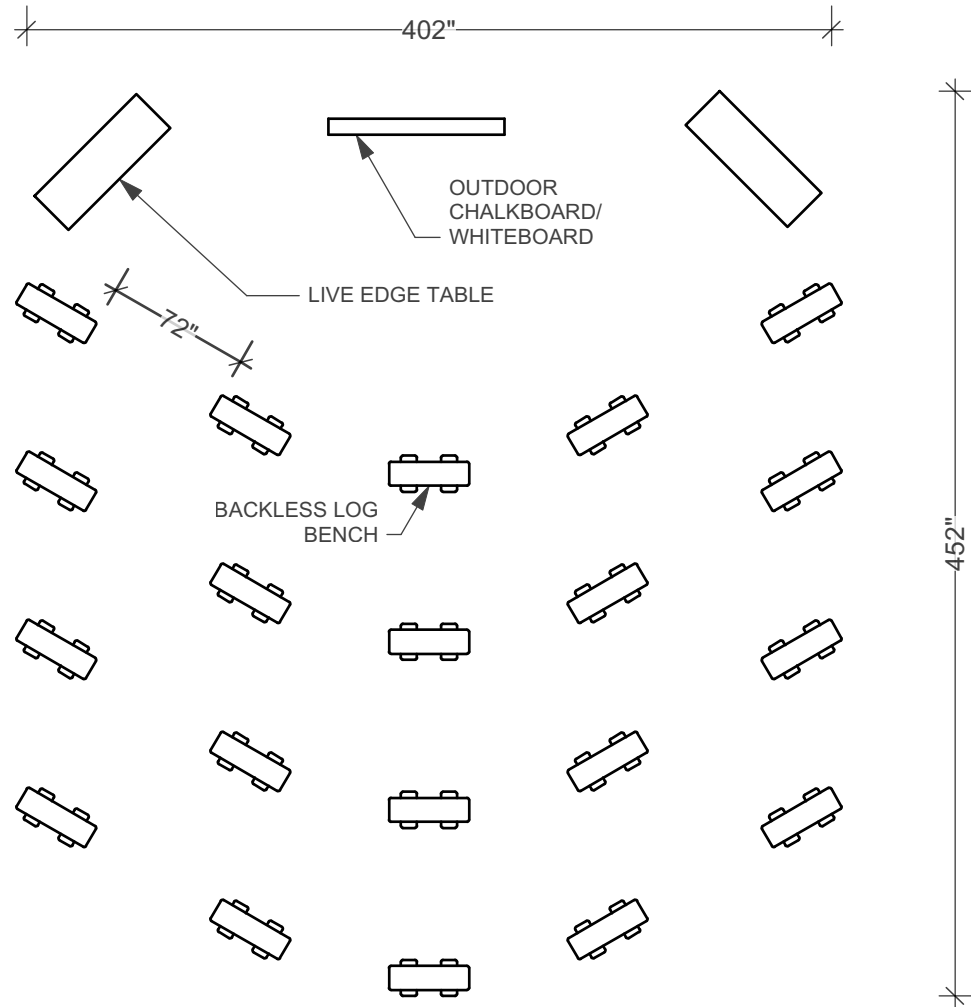

GENERAL NOTES:

- ALL LOGS ARE HAND PEELED AND SANDED
- DESIGNED TO SEAT 40 CHILDREN
- STUMP SEATS AND LOG BENCHES ARE PORTABLE TO CREATE YOUR OWN SPACE
- SIZE AND SHAPES OF LOGS MAY VARY
- TREATMENT OPTIONS ARE AVAILABLE
- AVAILABLE WOOD SPECIES:
 - EASTERN HEMLOCK
 - EASTER LARCH
 - WHITE CEDAR

1 PLAN VIEW

TITLE:
OUTDOOR CLASSROOM ARRANGEMENT 2

OCA2

LENGTH:
452"

WIDTH:
402"

HEIGHT:
VARIABLE

WEIGHT:
TBD

Cobequid